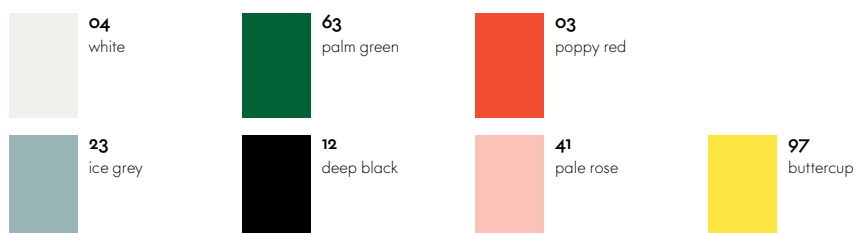

DIMENSIONS

Eames Elephant (small)

SURFACES AND COLOURS

Plastic (Eames Elephant small)