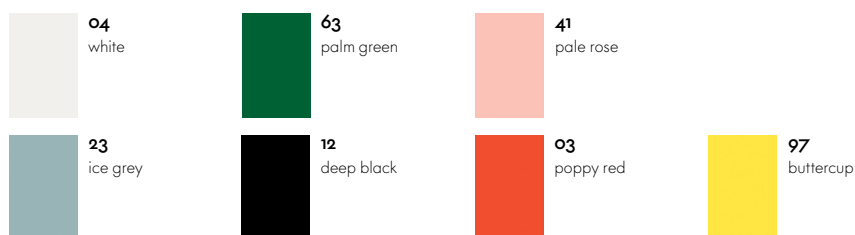

DIMENSIONS

Eames Elephant

SURFACES AND COLOURS