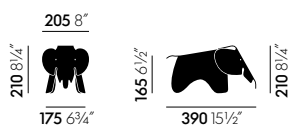

## DIMENSIONS

# Eames Elephant (small)

Charles & Ray Eames, 1945

mobiliadequada + **vitra.**

## Eames Elephant (small)

Charles and Ray Eames developed a toy elephant made of plywood in 1945; however, this piece never went into production. A scaled-down version, the Eames Elephant (small) made of robust plastic, can be used as a child's toy or as a decorative object, whose friendly face adds a charming note to any setting.