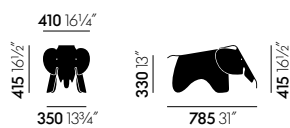

## Eames Elephant

Charles and Ray Eames developed a toy elephant made of plywood in 1945. Manufactured in plastic, the Eames Elephant can now be enjoyed by the target group for which it was originally intended: children – whether as an indoor-outdoor toy or simply as an attractive object for a child's bedroom.

## DIMENSIONS