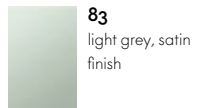

Materials

- **MDF table tops:** 25 mm thick, powder-coated finish.
- **Solid wood table tops:** 22 mm thick, oiled finish; natural oak, smoked oak or American walnut.
- **Glass table top:** 12 mm thick, float glass with satin finish, lacquered underside, ground edge.
- **Marble table top:** 15 mm thick, Carrara marble, brushed and waxed.
- **Base:** legs in die-cast aluminium, extruded crossbars, powder-coated.

DIMENSIONS

Plate Dining Table 1800&2000x900

Plate Dining Table 2200&2400x1000

COLOURS AND MATERIALS

83
light grey, satin
finish

82
white satin finish

50
marble Carrara

04
white powder-
coated

40
chocolate
powder-coated
(textured)

70
solid natural
oak, oiled

75
solid American
walnut, oiled

90
solid smoked
oak, oiled

04
white
powder-coated
(textured)

90
earth grey
powder-coated
(textured)

40
chocolate powder-
coated (textured)