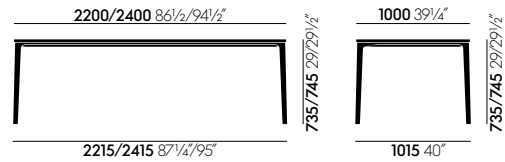

DIMENSIONS

Plate Dining Table 1800&2000x900

Plate Dining Table 2200&2400x1000

COLOURS AND MATERIALS

83
light grey, satin
finish

82
white satin finish

50
marble Carrara

04
white powder-
coated