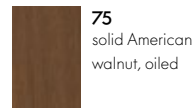

Materials

- **MDF table tops:** 25 mm thick, powder-coated finish.
- **Solid wood table tops:** 22 mm thick, oiled finish; natural oak, smoked oak or American walnut.
- **Glass table top:** 12 mm thick, float glass with satin finish, lacquered underside, ground edge.
- **Marble table top:** 15 mm thick, Carrara marble, brushed and waxed.
- **Base:** legs in die-cast aluminium, extruded crossbars, powder-coated.

DIMENSIONS

Plate Dining Table 1800&2000x900

Plate Dining Table 2200&2400x1000

COLOURS AND MATERIALS

83
light grey, satin
finish

82
white satin finish

50
marble Carrara

04
white powder-
coated

40
chocolate
powder-coated
(textured)

70
solid natural
oak, oiled

75
solid American
walnut, oiled

90
solid smoked
oak, oiled

04
white
powder-coated
(textured)

90
earth grey
powder-coated
(textured)

40
chocolate powder-
coated (textured)