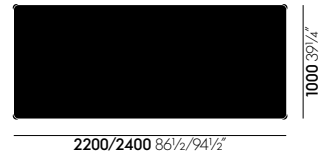

DIMENSIONS

Plate Dining Table 1800&2000x900

Plate Dining Table 2200&2400x1000

COLOURS AND MATERIALS

83
light grey, satin
finish

82
white satin finish

50
marble Carrara

04
white powder-
coated