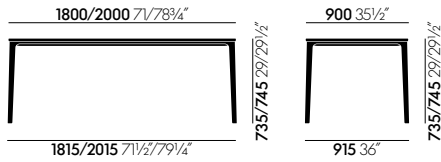

DIMENSIONS

Plate Dining Table 1800&2000x900

Plate Dining Table 2200&2400x1000

COLOURS AND MATERIALS

83
light grey, satin
finish

82
white satin finish

50
marble Carrara

04
white powder-
coated