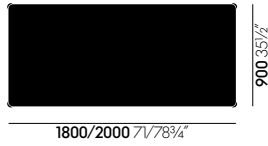

DIMENSIONS

Plate Dining Table 1800&2000x900

Plate Dining Table 2200&2400x1000

COLOURS AND MATERIALS

83
light grey, satin
finish

82
white satin finish

50
marble Carrara

04
white powder-
coated