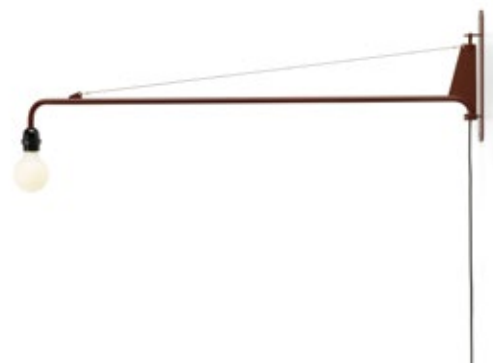

# Potence

Jean Prouvé, 1947/1950

mobiliadequada + **vitra.**

Petite Potence

Designed as a pivoting wall lamp for the 'Maison Tropicale', Potence is regarded as one of Jean Prouvé's puristic masterpieces. The fascination of this luminaire, which is over two metres long and dimmable, stems from the spareness of its materials and forms.

Petite Potence has similar proportions to the larger model Potence, while its compact dimensions are ideally suited to smaller interiors.

Jean Prouvé created the first version of the Potence wall lamp in the 1940s for his own home in Nancy: a simple light bulb affixed to a long, pivoting steel bar, which is held by a steel wire. This functionalist, puristic design was soon produced in various sizes, with an added handle on larger models to facilitate the swivel movement.

Petite Potence has similar proportions to the larger model Potence, while its compact dimensions are ideally suited to smaller interiors. The swing arm is 103 cm long, with a powder-coated finish in colours derived from the original hues used by Prouvé. The cable is sheathed in a high-quality textile casing, and the LED bulb is dimmable. Thanks to its reductive aesthetic, Petite Potence is an ideal lighting choice for a wide variety of settings, from dining and living rooms to offices or cafés.

## Petite Potence

- **Material:** powder-coated tubular steel, cord dimmer, 1 bulb included.
- **Socket:** E27.
- **Potence light source:** Porcelain III, LED Globe 125 mm.
- **Petite Potence light source:** Porcelain II, LED Globe 80 mm.
- **Dimmability:** dimmer.
- **Kelvin:** 2700 K (warm white).
- **Plug:** Euro flat, 2-pin (type C plug) or US connector, 2-pin (type A plug).
- **Max. watt:** 12 W.
- **Energy efficiency:** A+