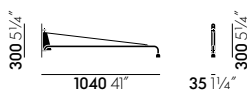

Petite Potence has similar proportions to the larger model Potence, while its compact dimensions are ideally suited to smaller interiors.

Jean Prouvé created the first version of the Potence wall lamp in the 1940s for his own home in Nancy: a simple light bulb affixed to a long, pivoting steel bar, which is held by a steel wire. This functionalist, puristic design was soon produced in various sizes, with an added handle on larger models to facilitate the swivel movement.

Petite Potence has similar proportions to the larger model Potence, while its compact dimensions are ideally suited to smaller interiors. The swing arm is 103 cm long, with a powder-coated finish in colours derived from the original hues used by Prouvé. The cable is sheathed in a high-quality textile casing, and the LED bulb is dimmable. Thanks to its reductive aesthetic, Petite Potence is an ideal lighting choice for a wide variety of settings, from dining and living rooms to offices or cafés.

## Petite Potence

- **Material:** powder-coated tubular steel, cord dimmer, 1 bulb included.
- **Socket:** E27.
- **Potence light source:** Porcelain III, LED Globe 125 mm.
- **Petite Potence light source:** Porcelain II, LED Globe 80 mm.
- **Dimmability:** dimmer.
- **Kelvin:** 2700 K (warm white).
- **Plug:** Euro flat, 2-pin (type C plug) or US connector, 2-pin (type A plug).
- **Max. watt:** 12 W.
- **Energy efficiency:** A+

## DIMENSIONS